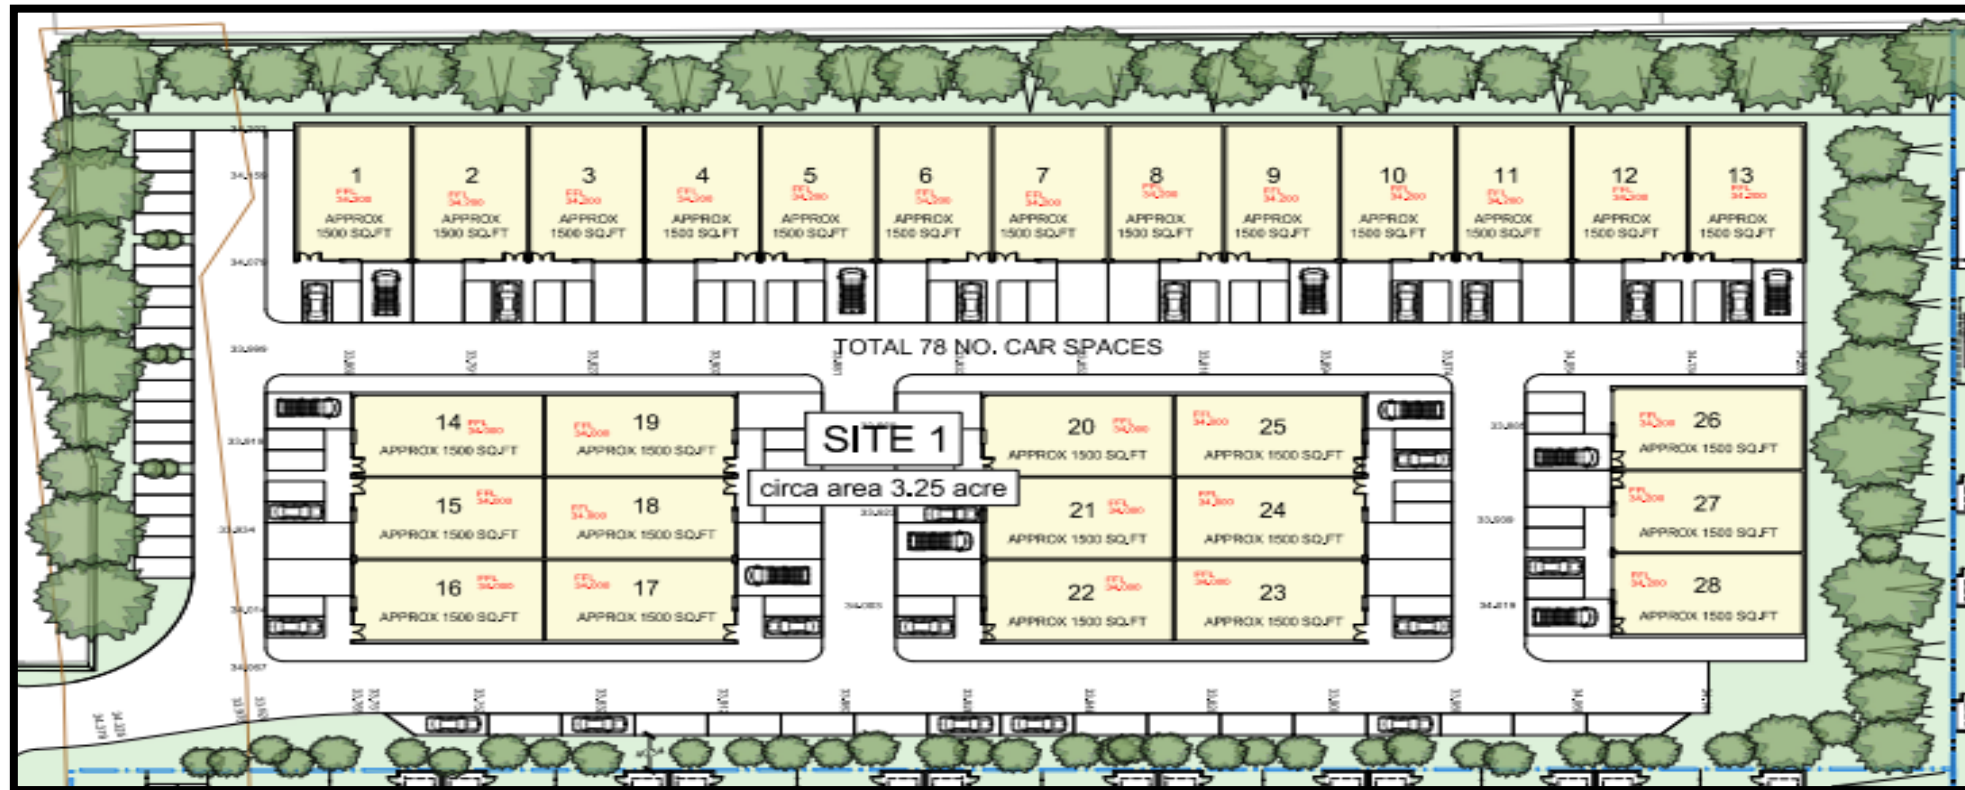

TO LET – NEW BUILD INDUSTRIAL UNITS

770 UPPER NEWTOWARDS ROAD,
DUNDONALD

Proposed Site Plan

CONTACT US

Lisa McAteer

Director
t: 0792 0188 003
e: lisa.mcateer@cbreni.com

Tighearnan Wilson O'Neill

Placement Student
t: 0753 4966 781
e: Tighearnan.oneill@cbreni.com

© 2019 CBRE, Inc. All rights reserved. This information has been obtained from sources believed reliable, but has not been verified for accuracy or completeness. You should conduct a careful, independent investigation of the property and verify all information. Any reliance on this information is solely at your own risk. Photos herein are the property of their respective owners and use of these images without the express written consent of the owner is prohibited.

www.cbreni.com

CBRE | NI

PART OF THE CBRE AFFILIATE NETWORK