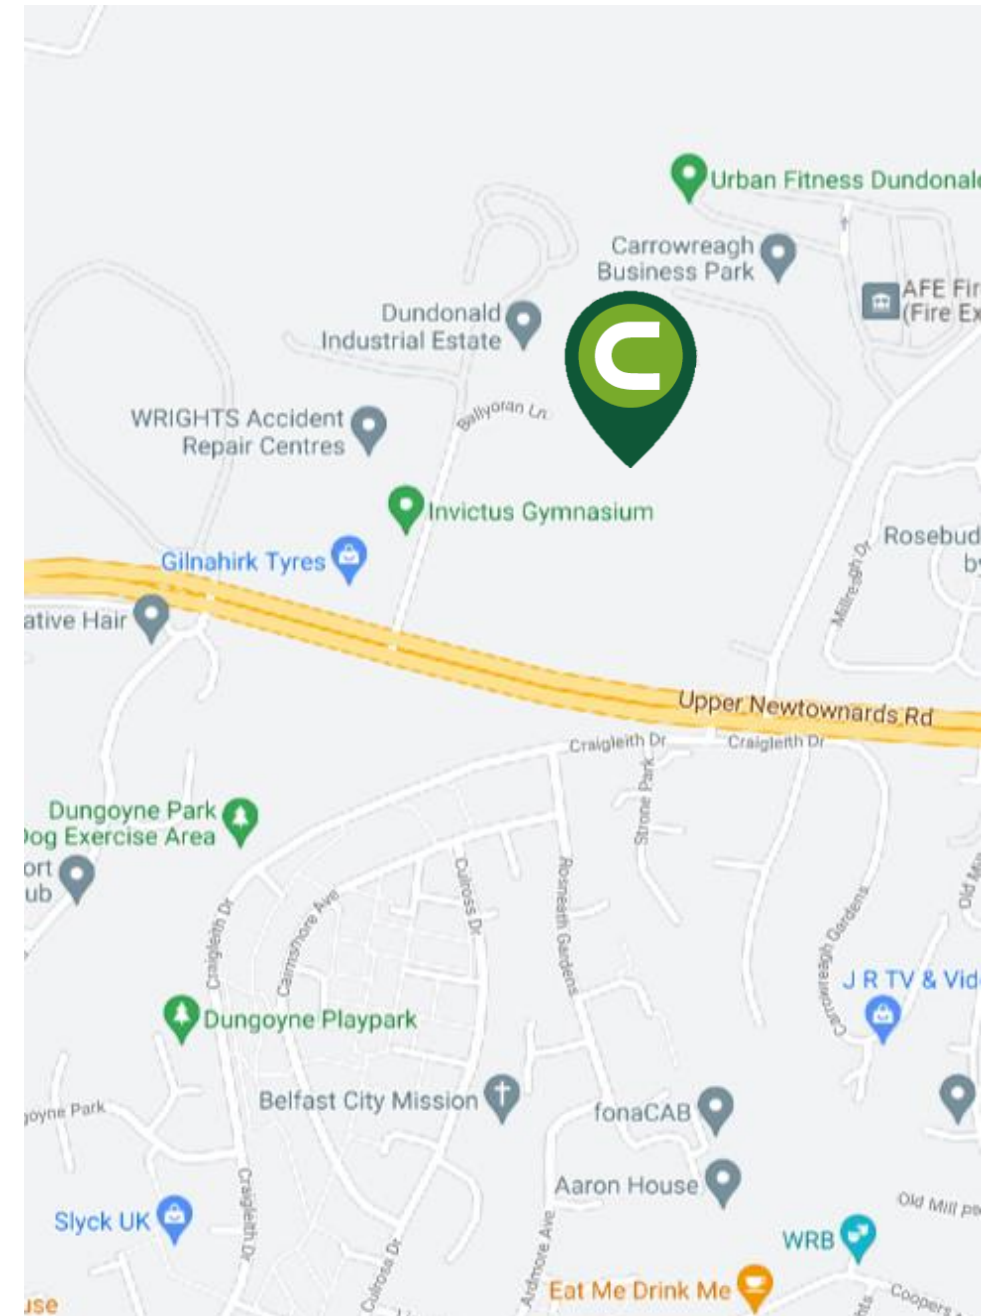

TO LET – NEW BUILD INDUSTRIAL UNITS

770 UPPER NEWTOWNARDS ROAD, DUNDONALD

LOCATION

The subject property is accessed via Ballyoran Lane and is fronting onto the Upper Newtownards Road, approximately 6 miles from the Belfast City Centre. Upper Newtownards Road is one of the main arterial routes into the City Centre. Occupiers in the area include Gilnahirk Tyres, Rainbow Gymnastics, Invictus Gymnasium, JGM Group, Towbars NI and WRIGHTS Accident Repair Centres.

DESCRIPTION

New build warehouse units which will be built to suit individual tenants needs. Warehouse units from 1,500 – 40,000 sq ft subject to planning.

TENURE

▪ Rent	£ 7.50 per sq. ft, per annum exclusive. (subject to individual tenant requirements)
▪ Term	10 years.
▪ Repairs/Insurance	Full repairing and insuring basis
▪ Service Charge	A service charge will be levied to cover external repairs and maintenance to common areas etc.

VAT

All prices are quoted exclusive of VAT, which may be payable.